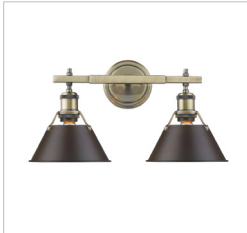

3306-BA2 AB-RBZ